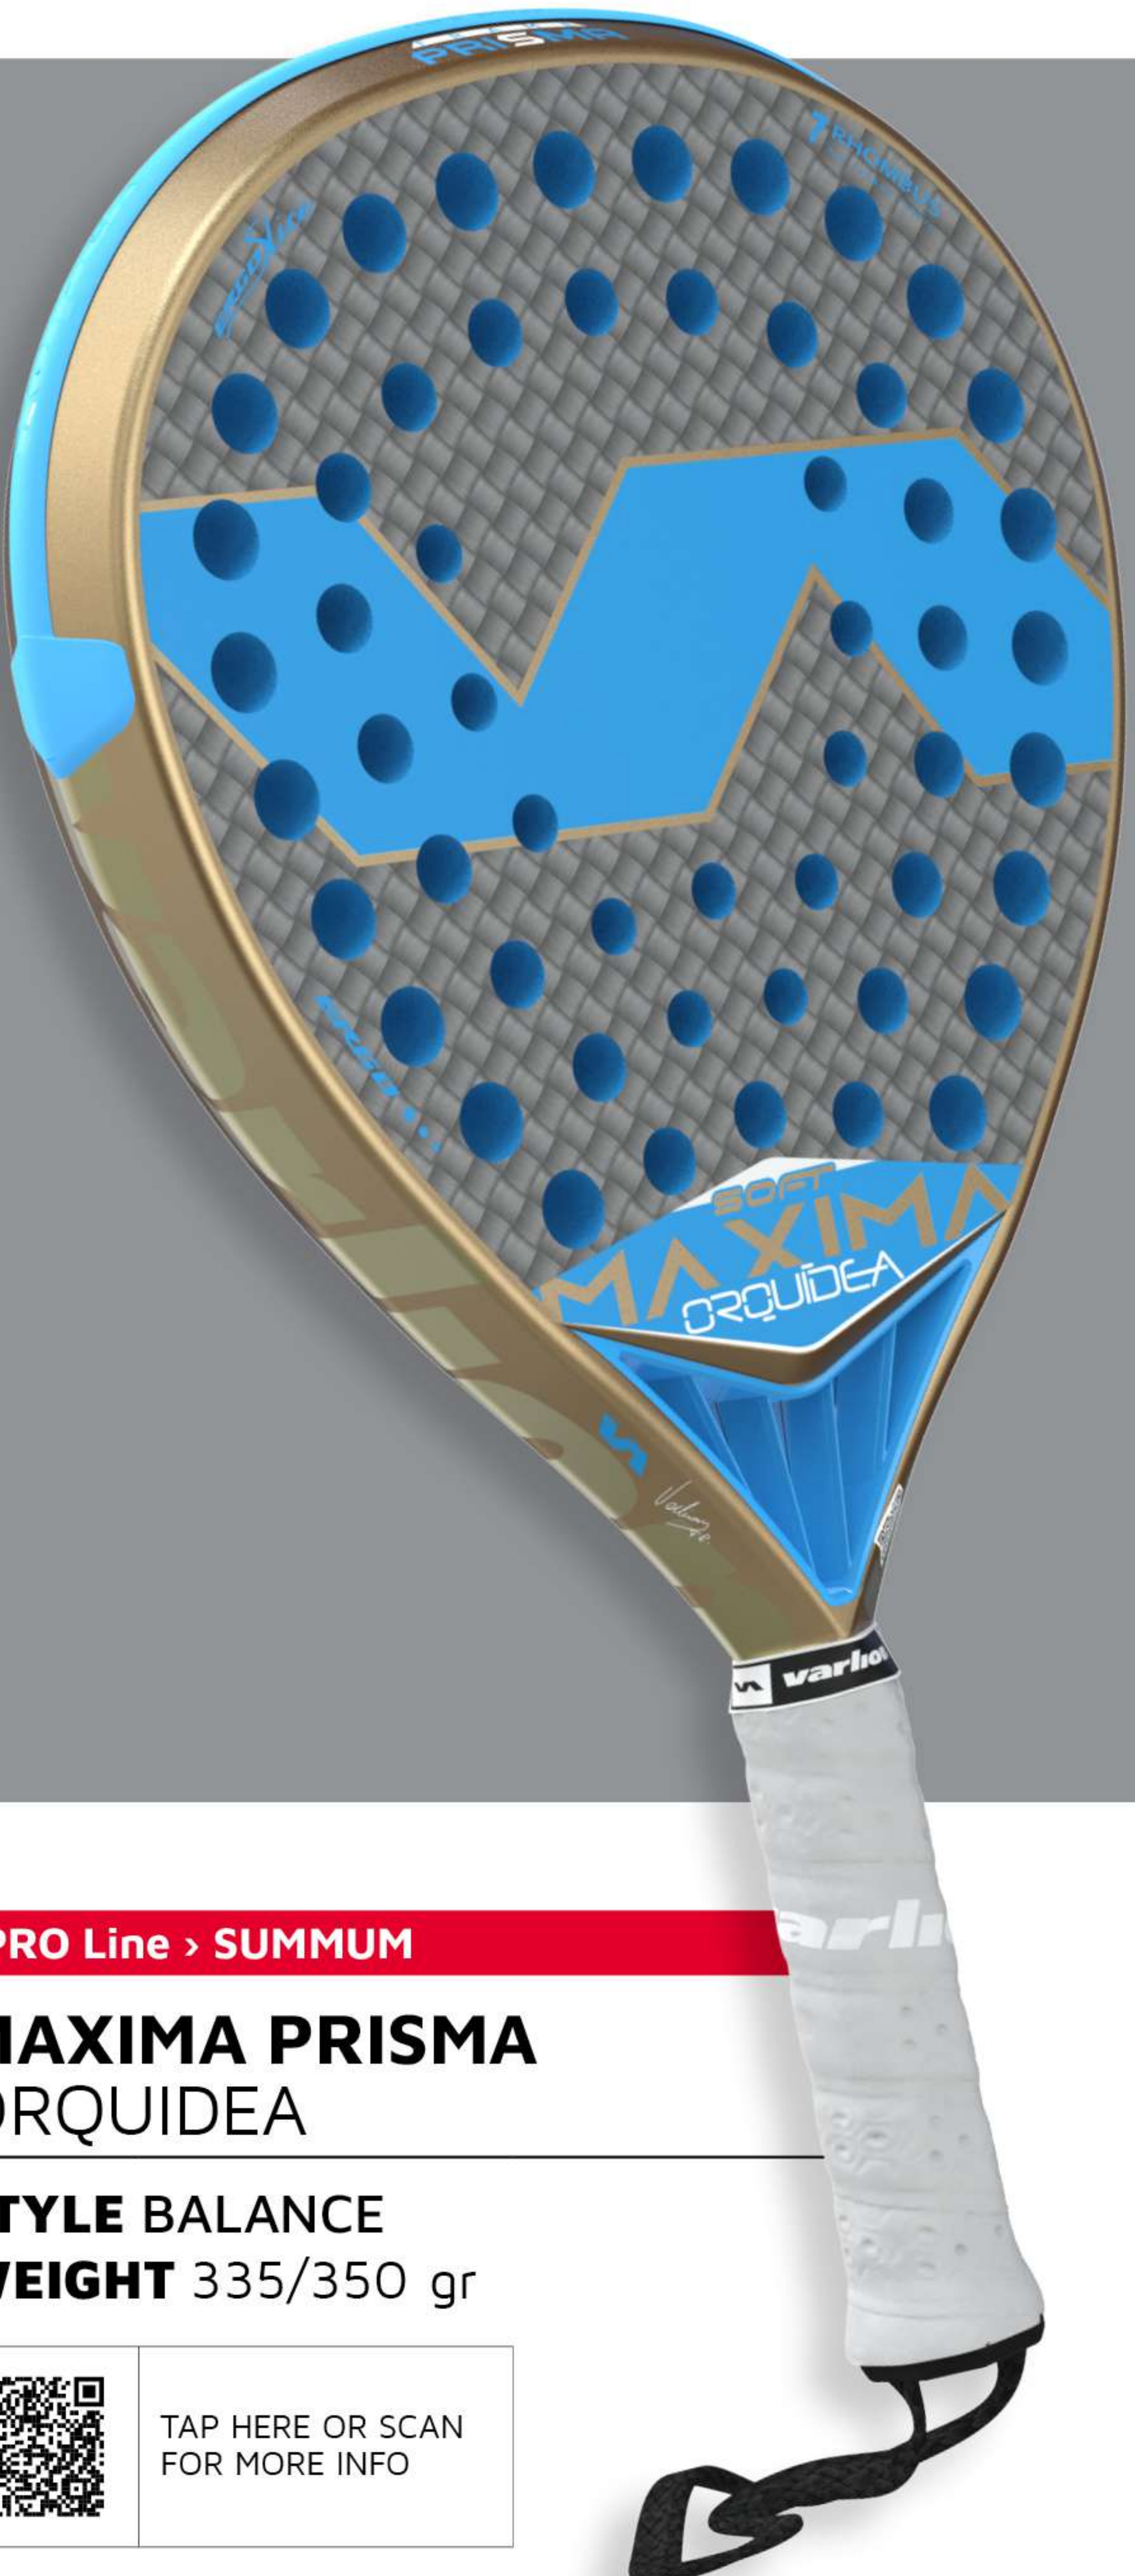

PRO Line > SUMMUM

MAXIMA PRISMA ORQUIDEA

STYLE BALANCE
WEIGHT 335/350 gr

	TAP HERE OR SCAN FOR MORE INFO