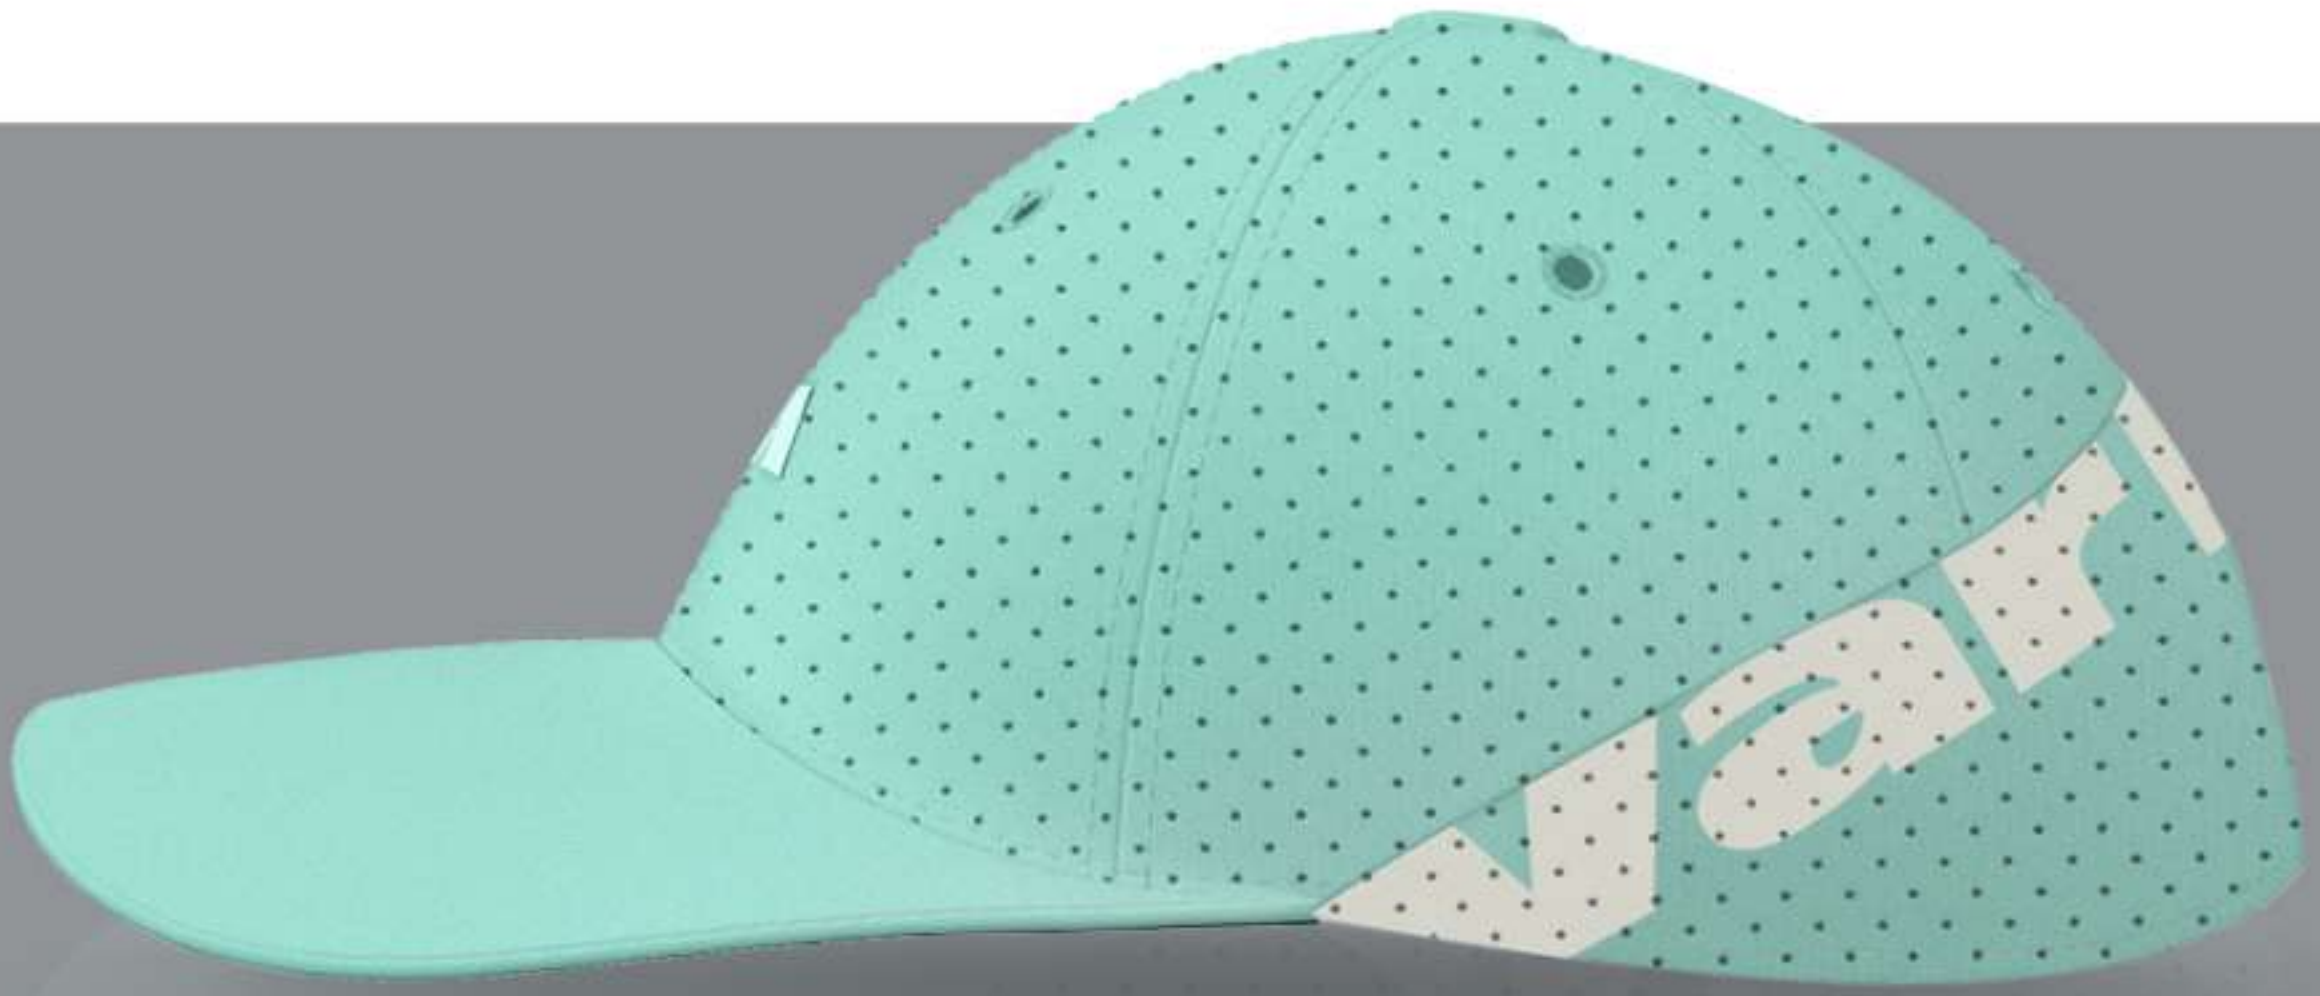

CORPORATE

GORRA CAP

COLORS

TAP HERE OR SCAN
FOR MORE INFO