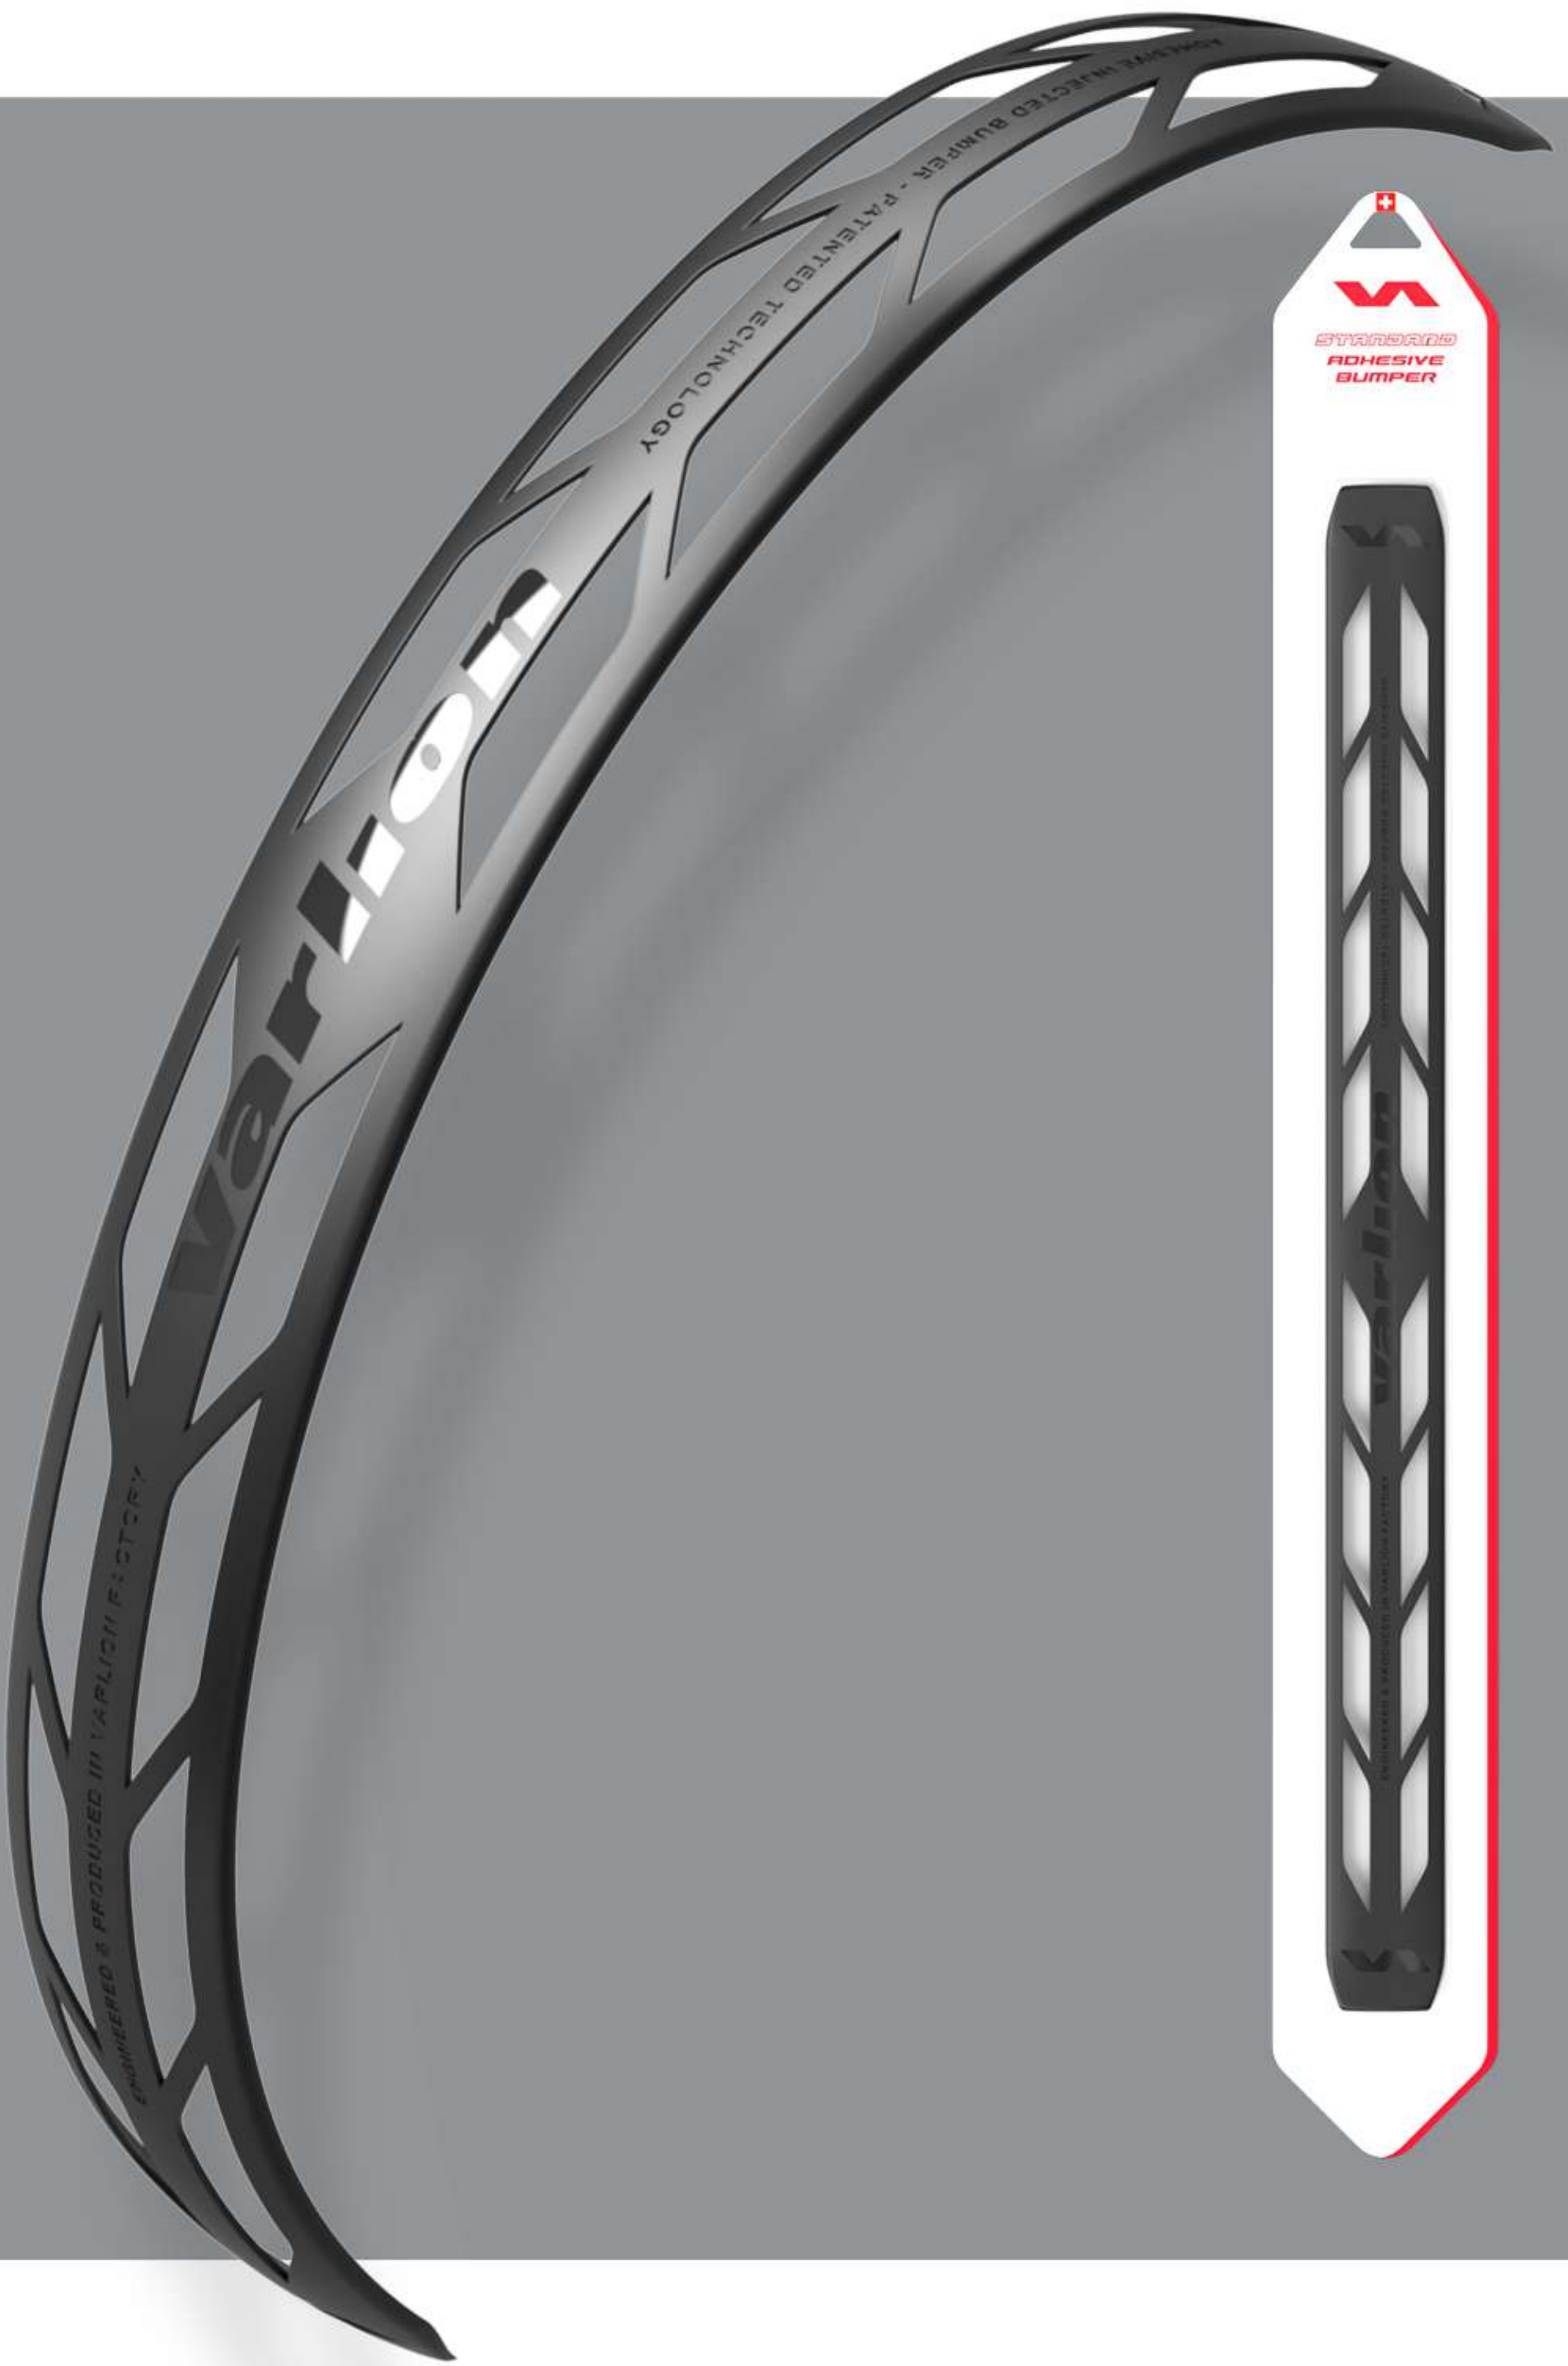

STANDARD

PROTECTOR BUMPER

10gr

TAP HERE OR SCAN
FOR MORE INFO