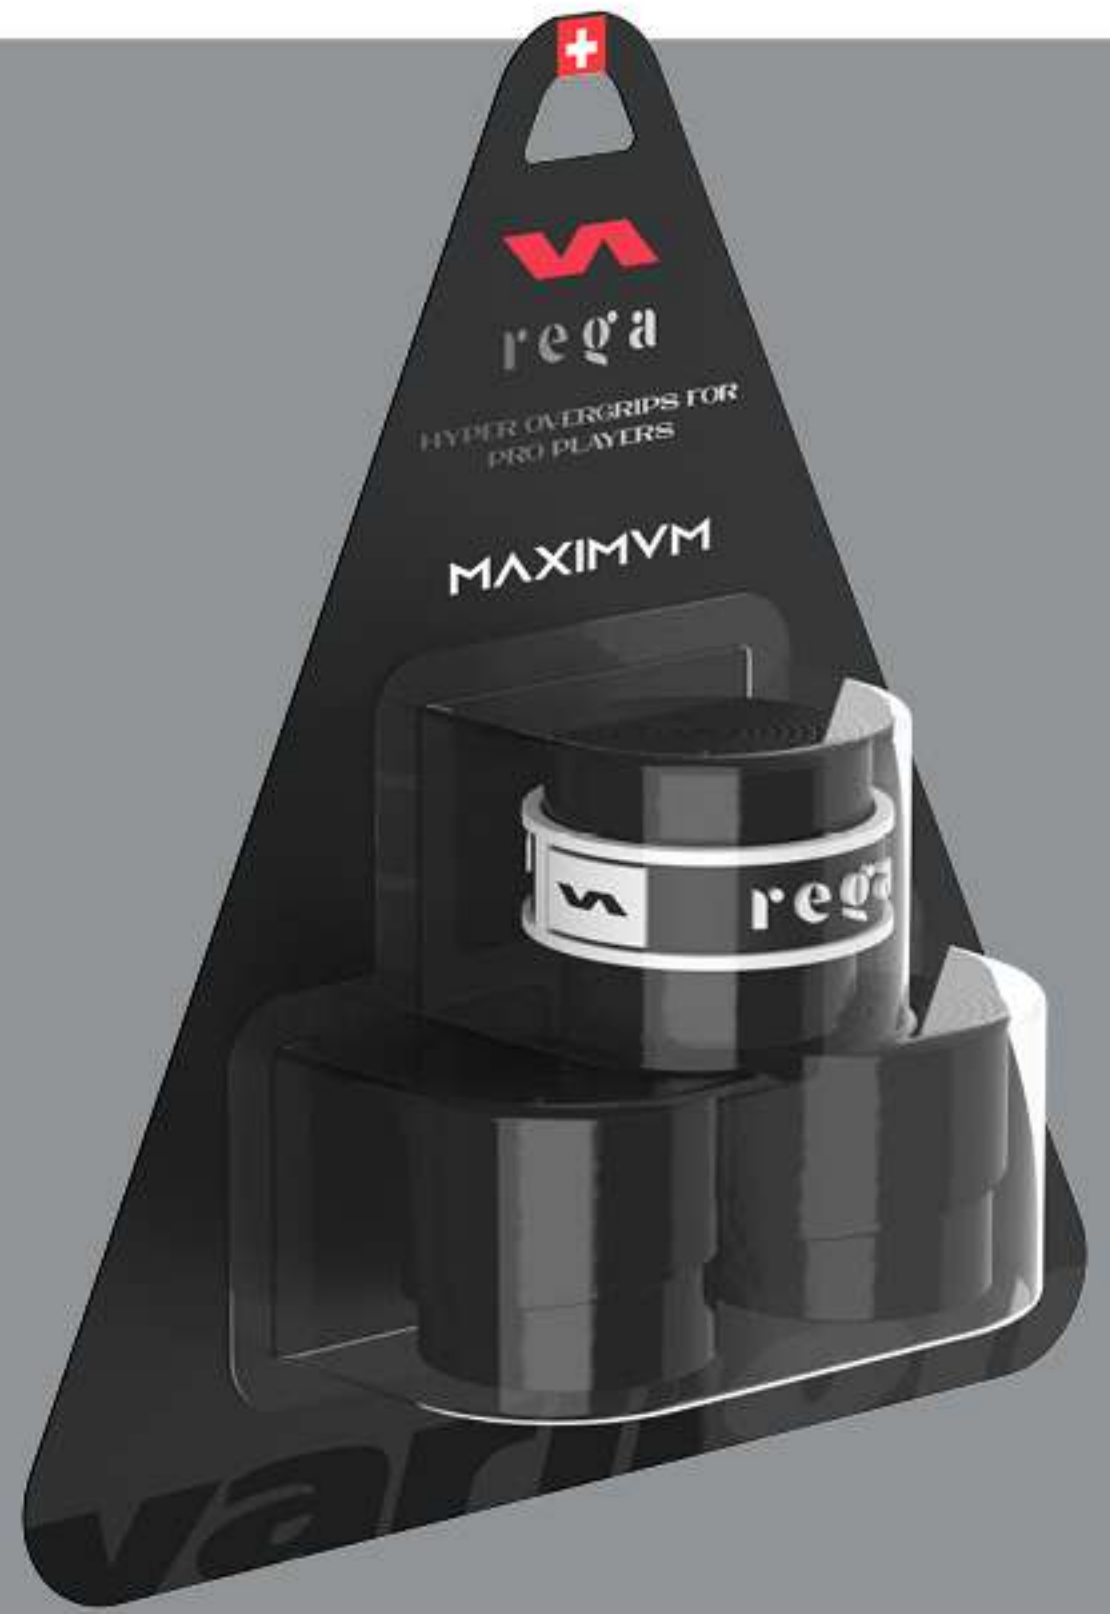

REGA

OVERGRIPS AIRMAX

x3 PACK
x60 BOX

TAP HERE OR SCAN
FOR MORE INFO