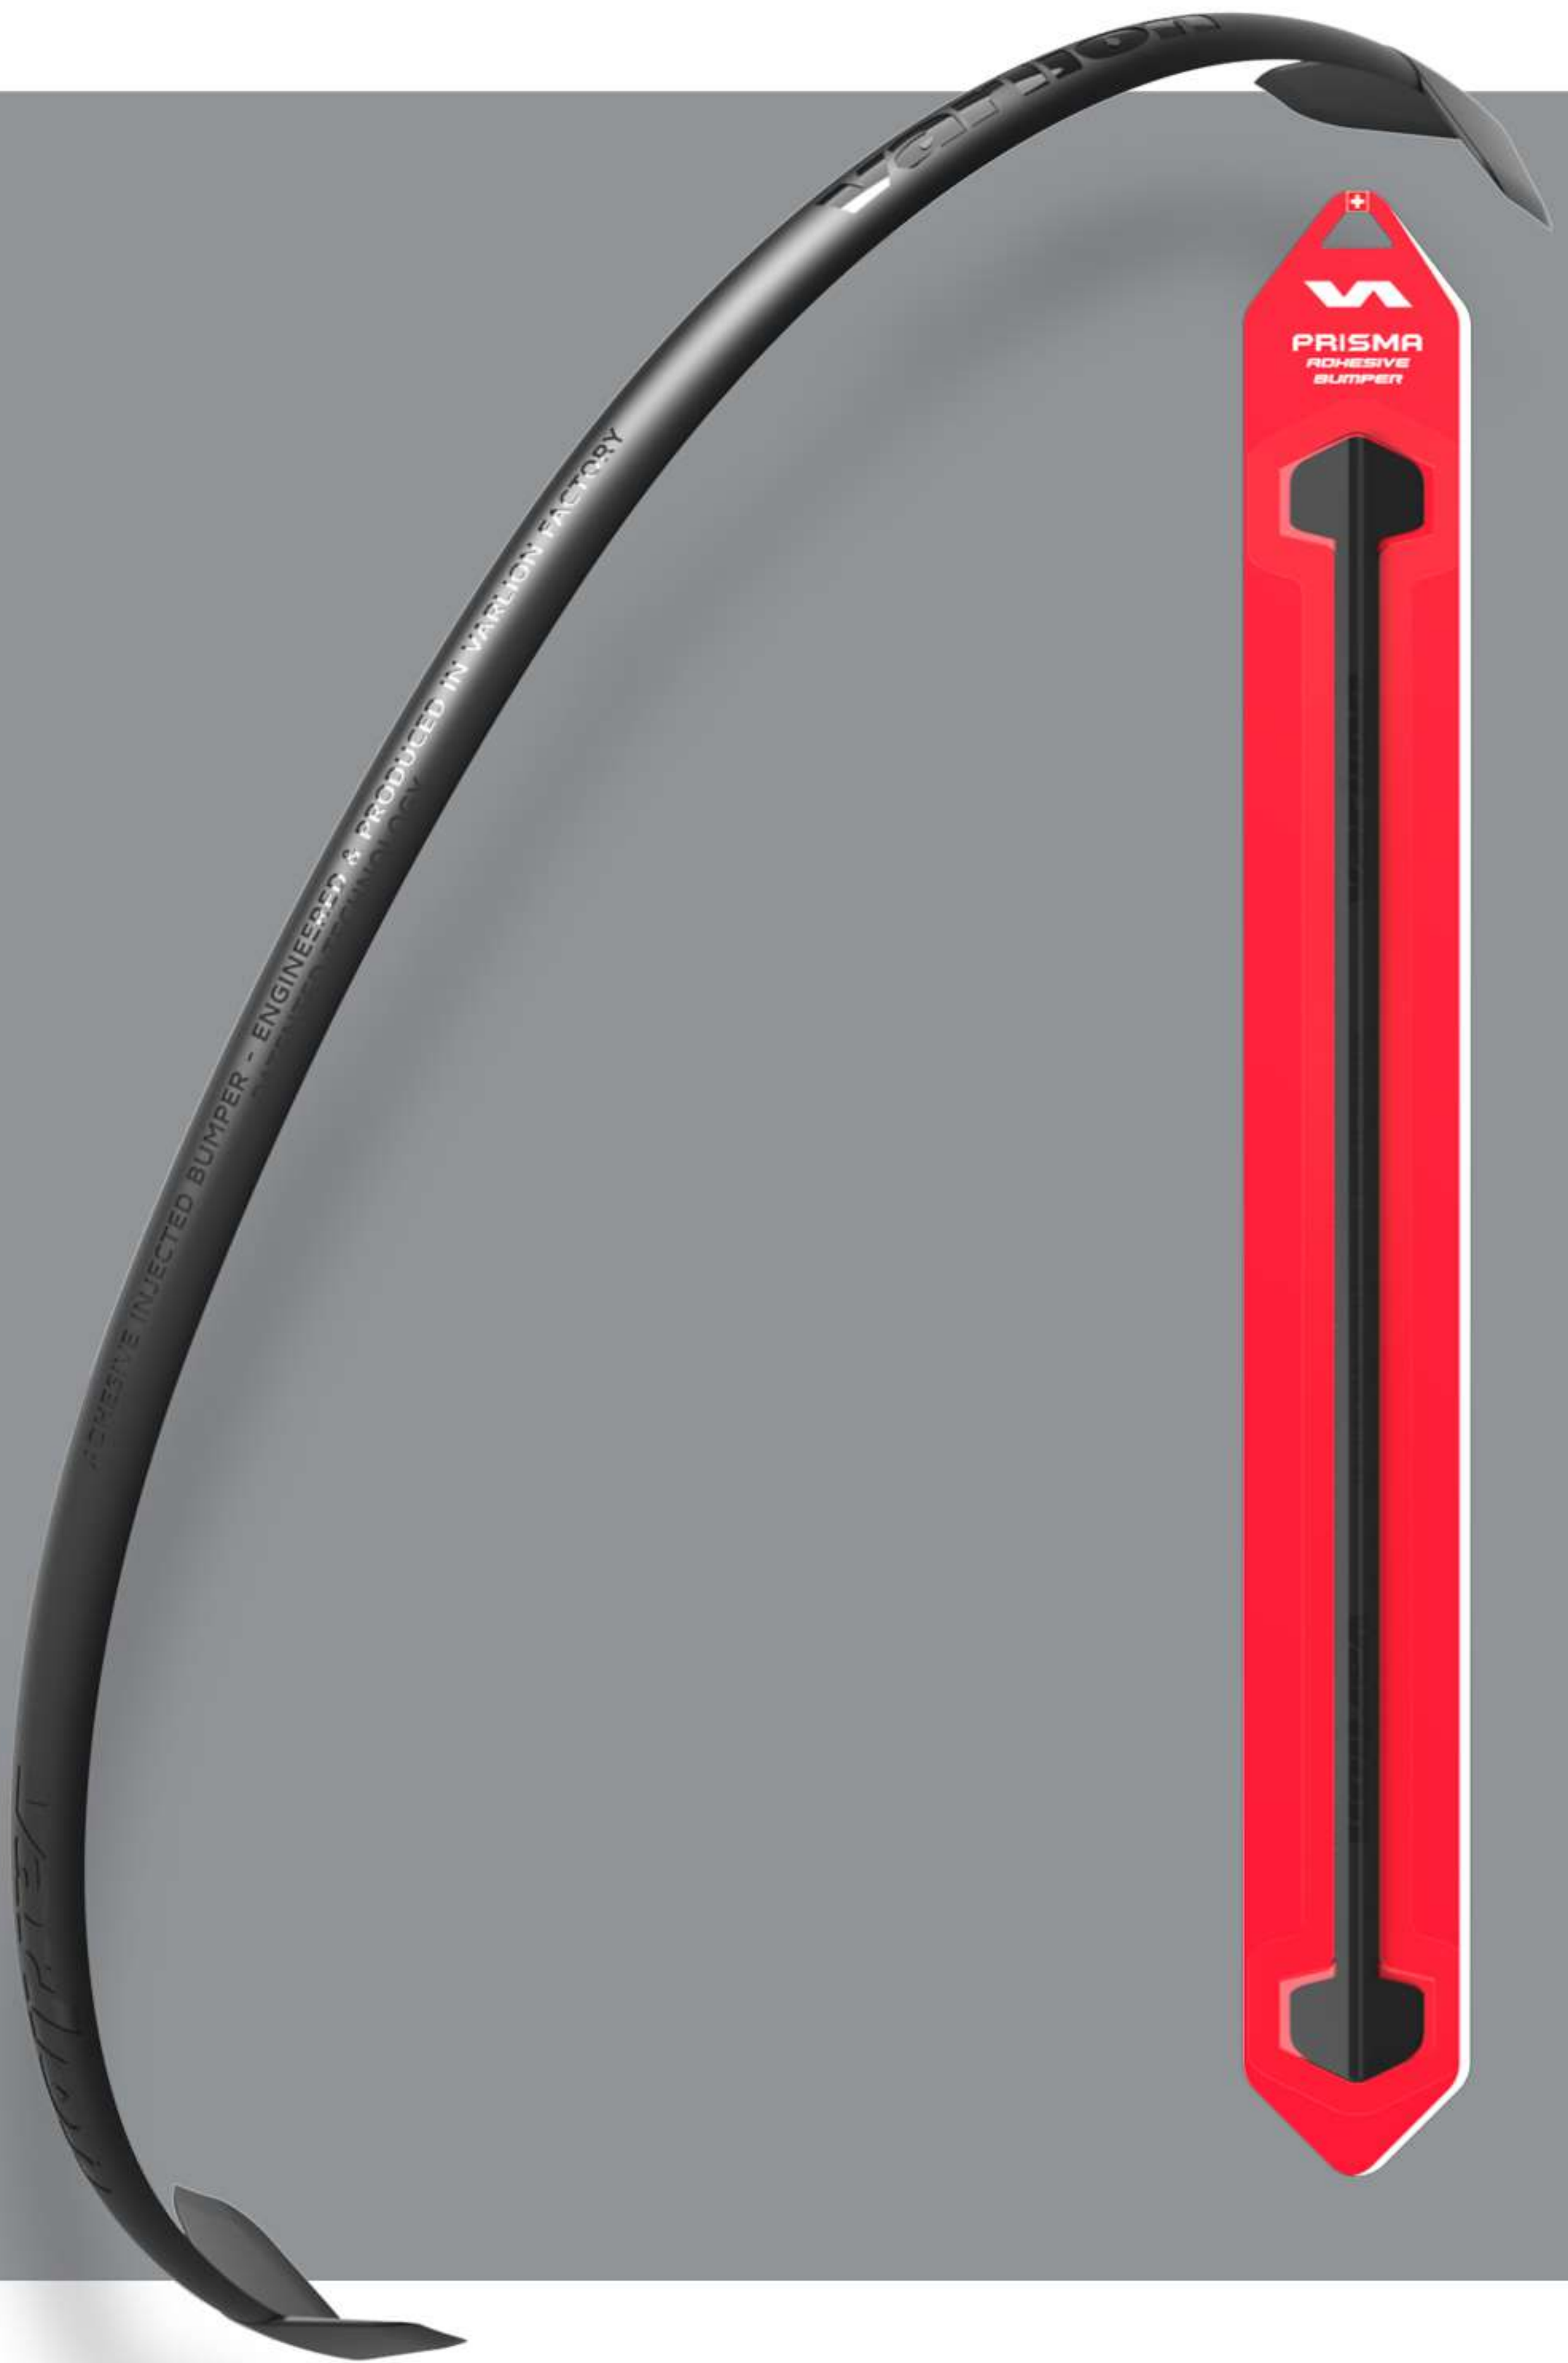

JUNIOR LINE

**MAXIMA
JUNIOR ORQUIDEA**

STYLE BALANCE
WEIGHT 290/310 gr

	<p>TAP HERE OR SCAN FOR MORE INFO</p>
---	---

ACCESSORIES
ACCESORIOS

PRISMA

PROTECTOR BUMPER

7gr