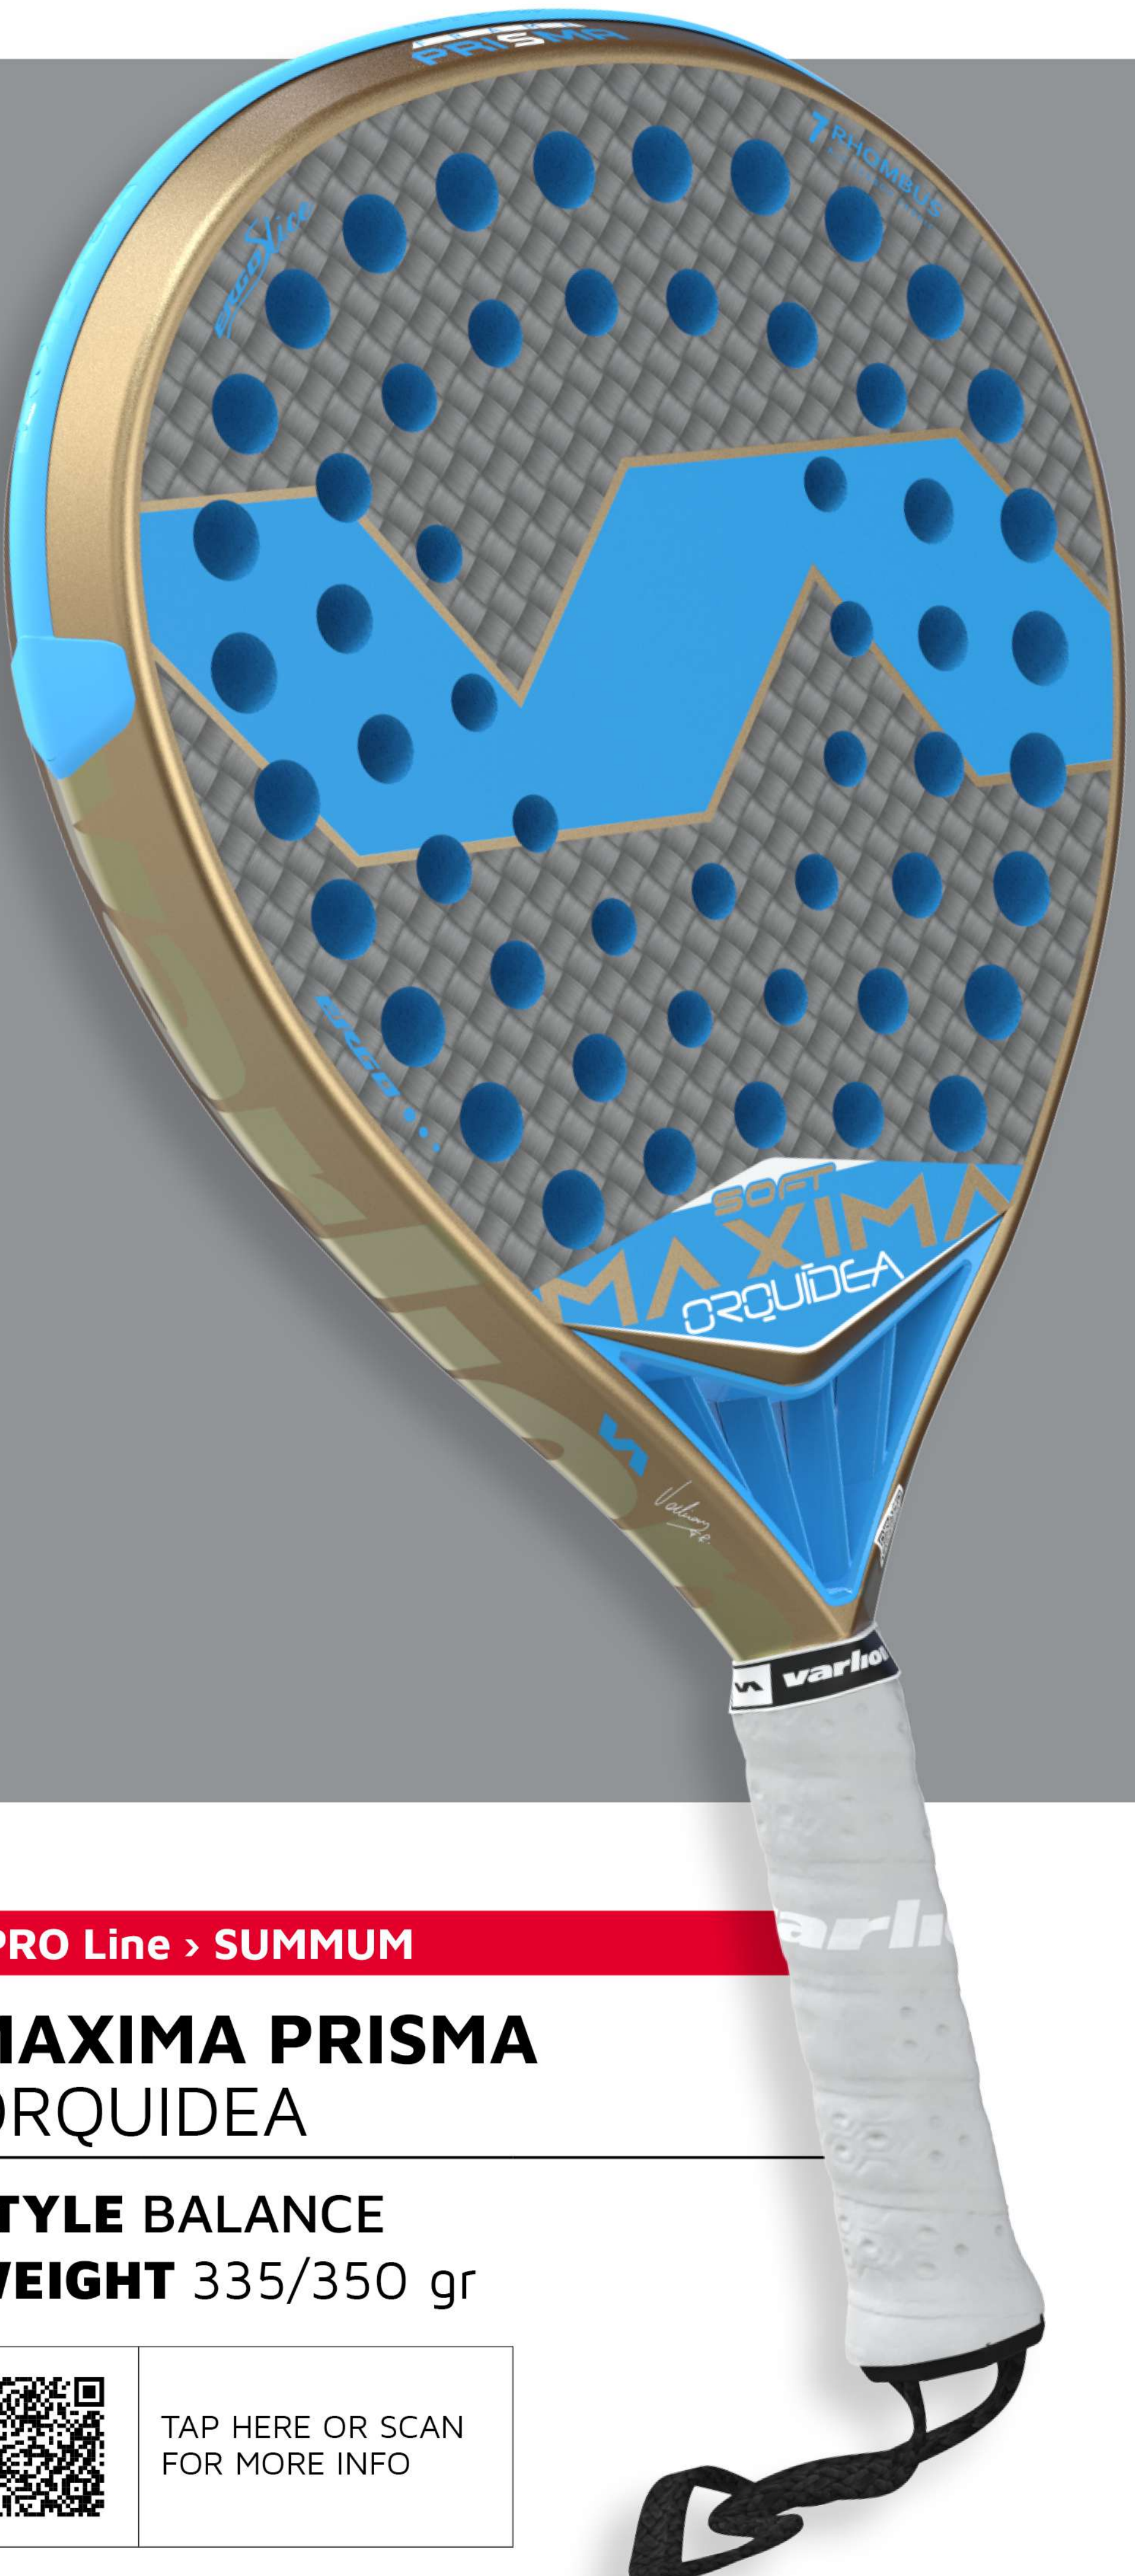

PRO Line > SUMMUM

MAXIMA PRISMA ORQUIDEA

STYLE BALANCE
WEIGHT 335/350 gr

	TAP HERE OR SCAN FOR MORE INFO