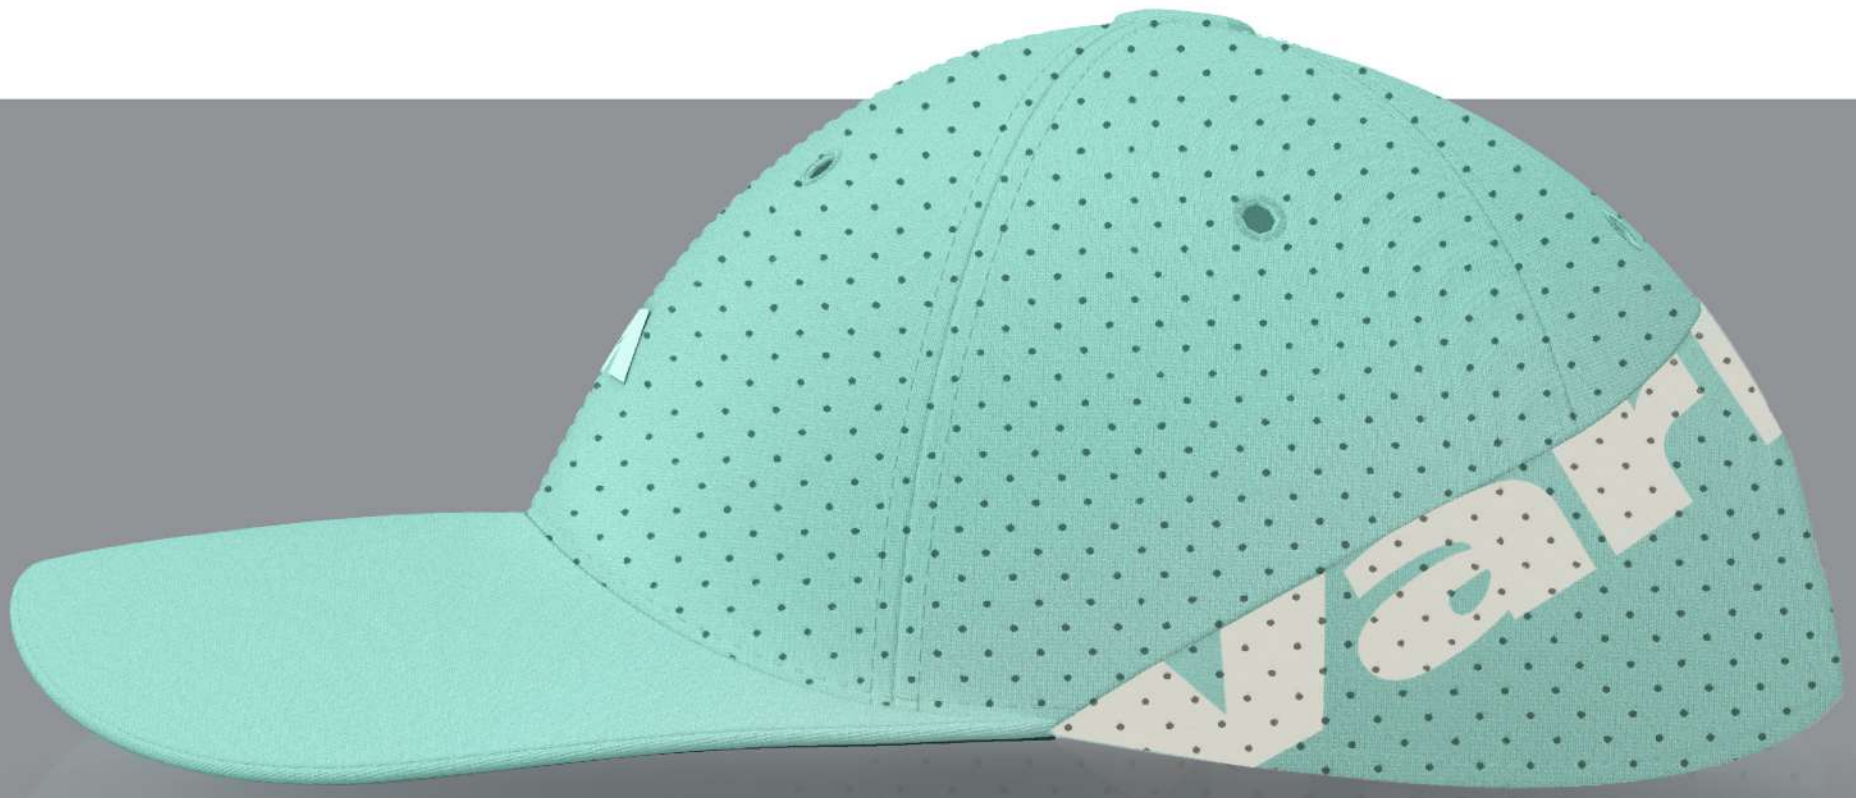

CORPORATE

**GORRA
CAP**

COLORS

TAP HERE OR SCAN
FOR MORE INFO