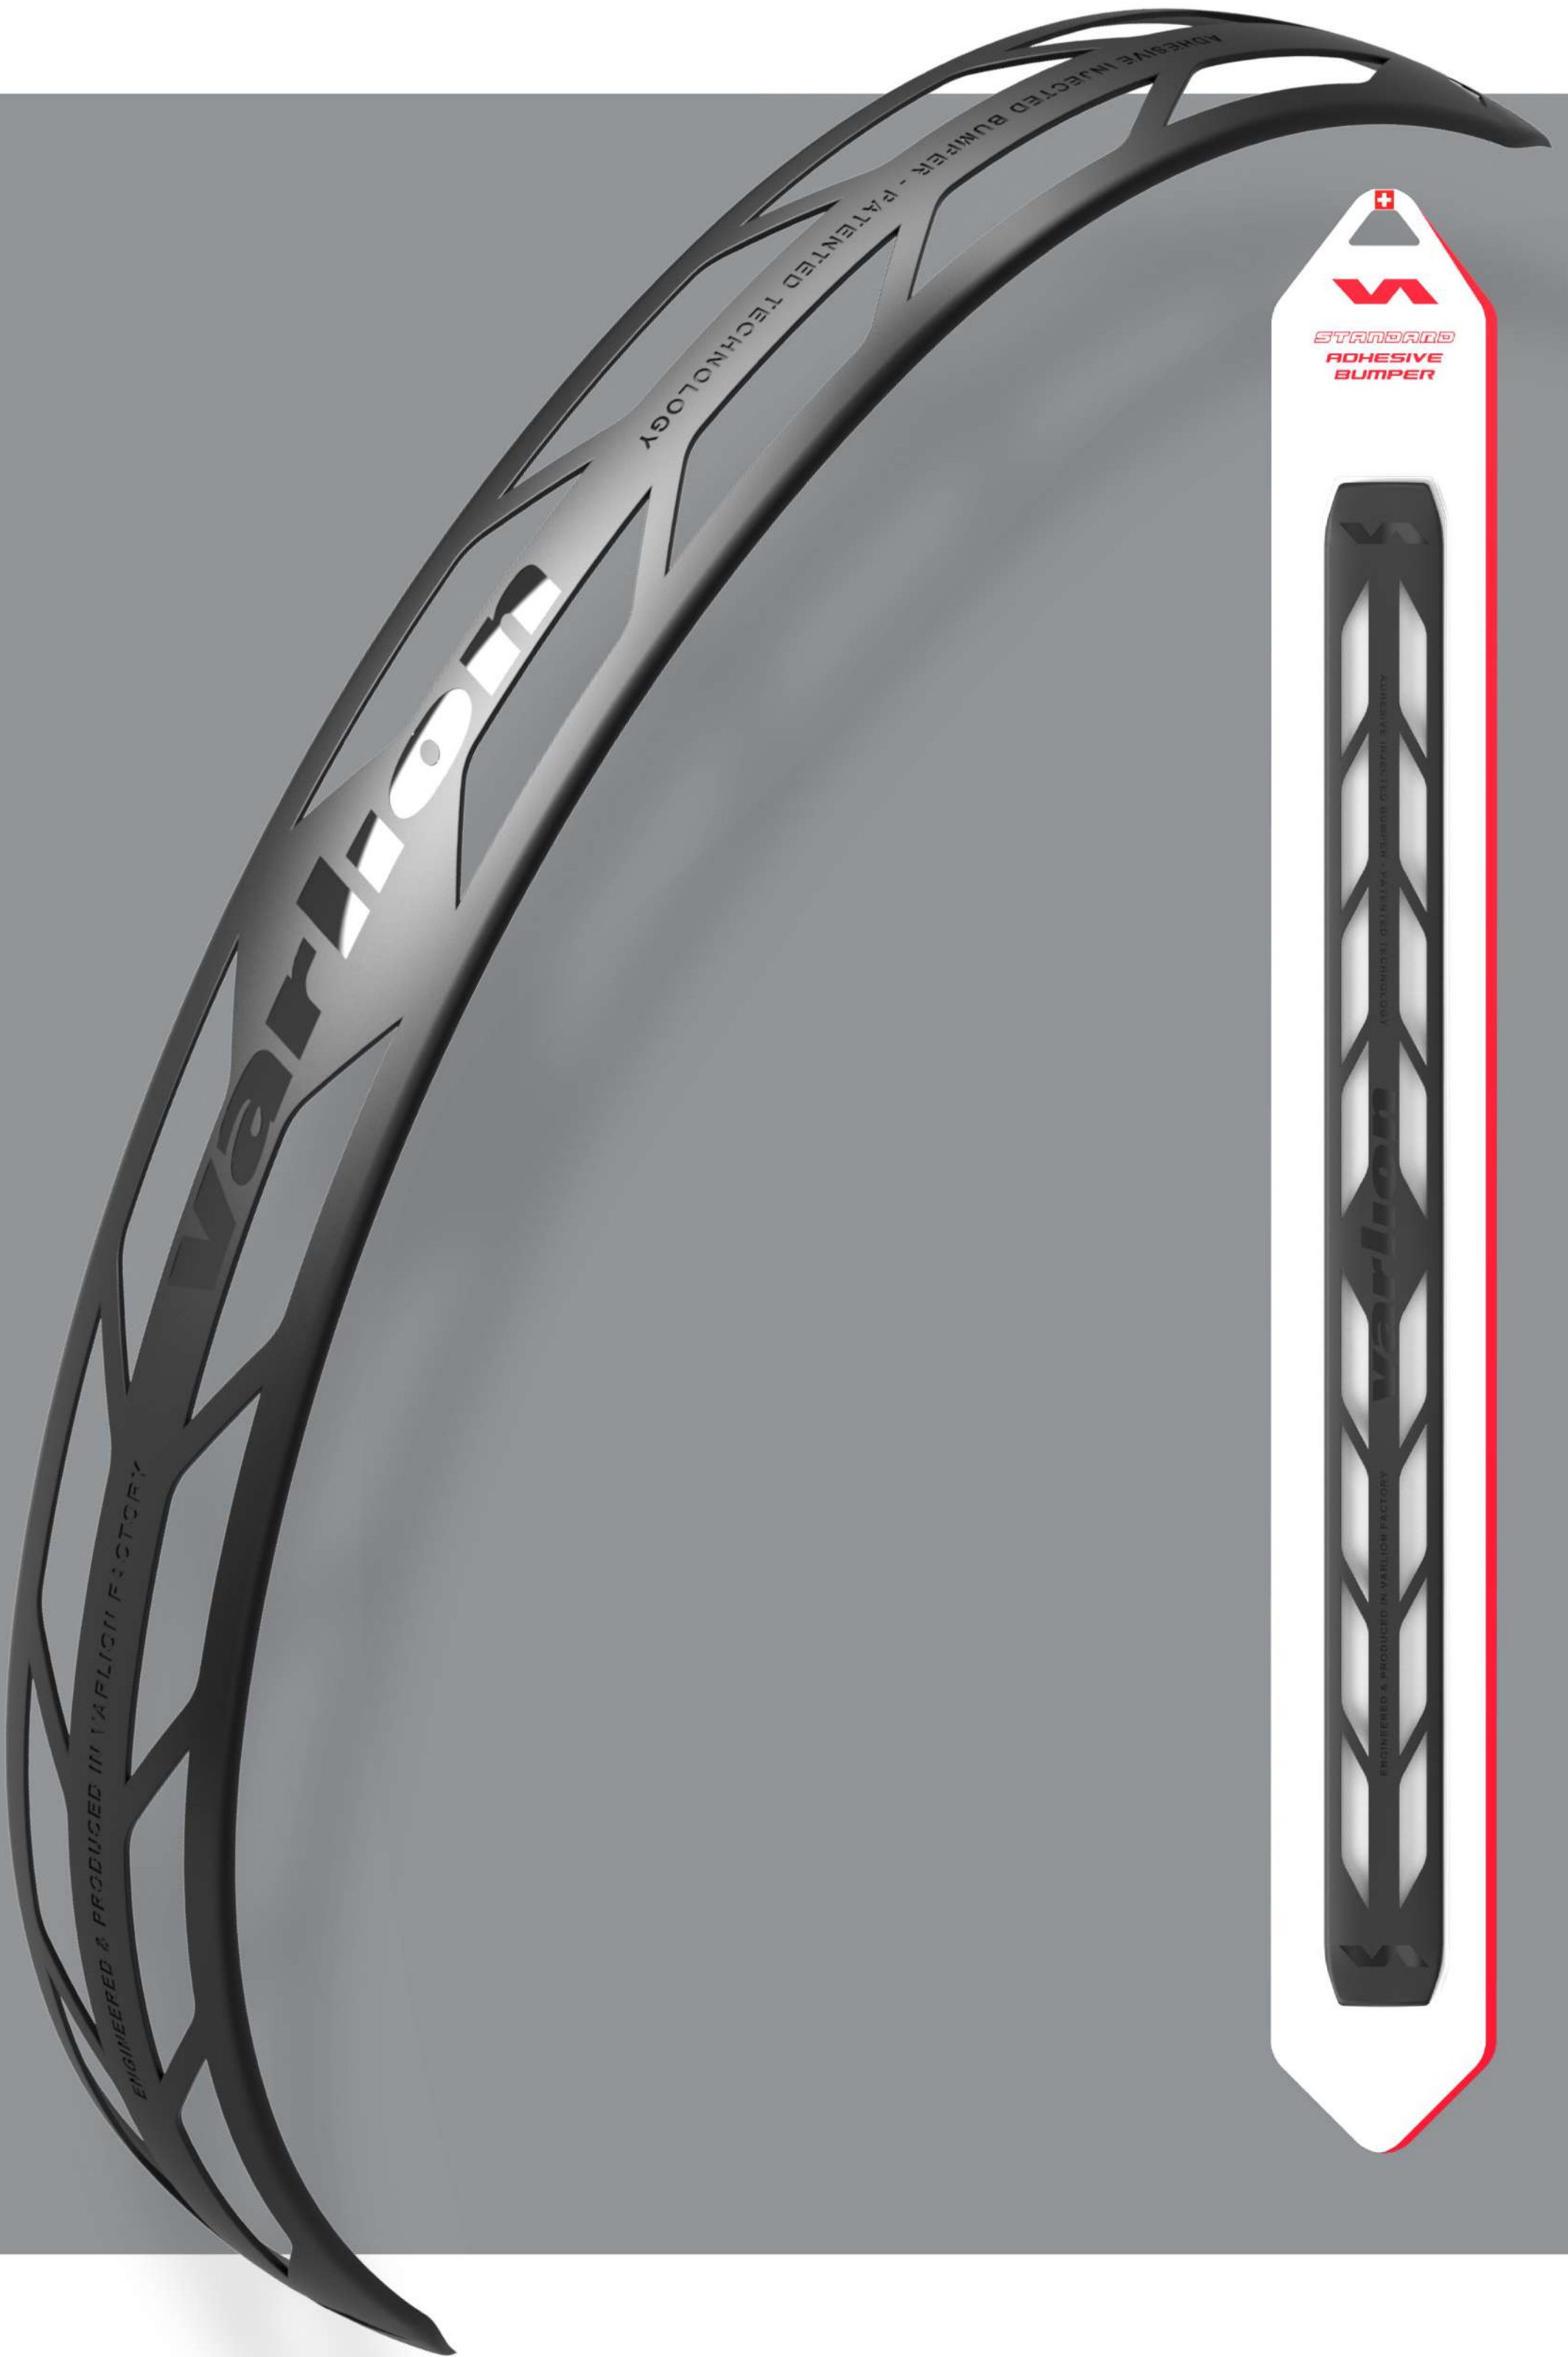

STANDARD

PROTECTOR BUMPER

10gr

	TAP HERE OR SCAN FOR MORE INFO