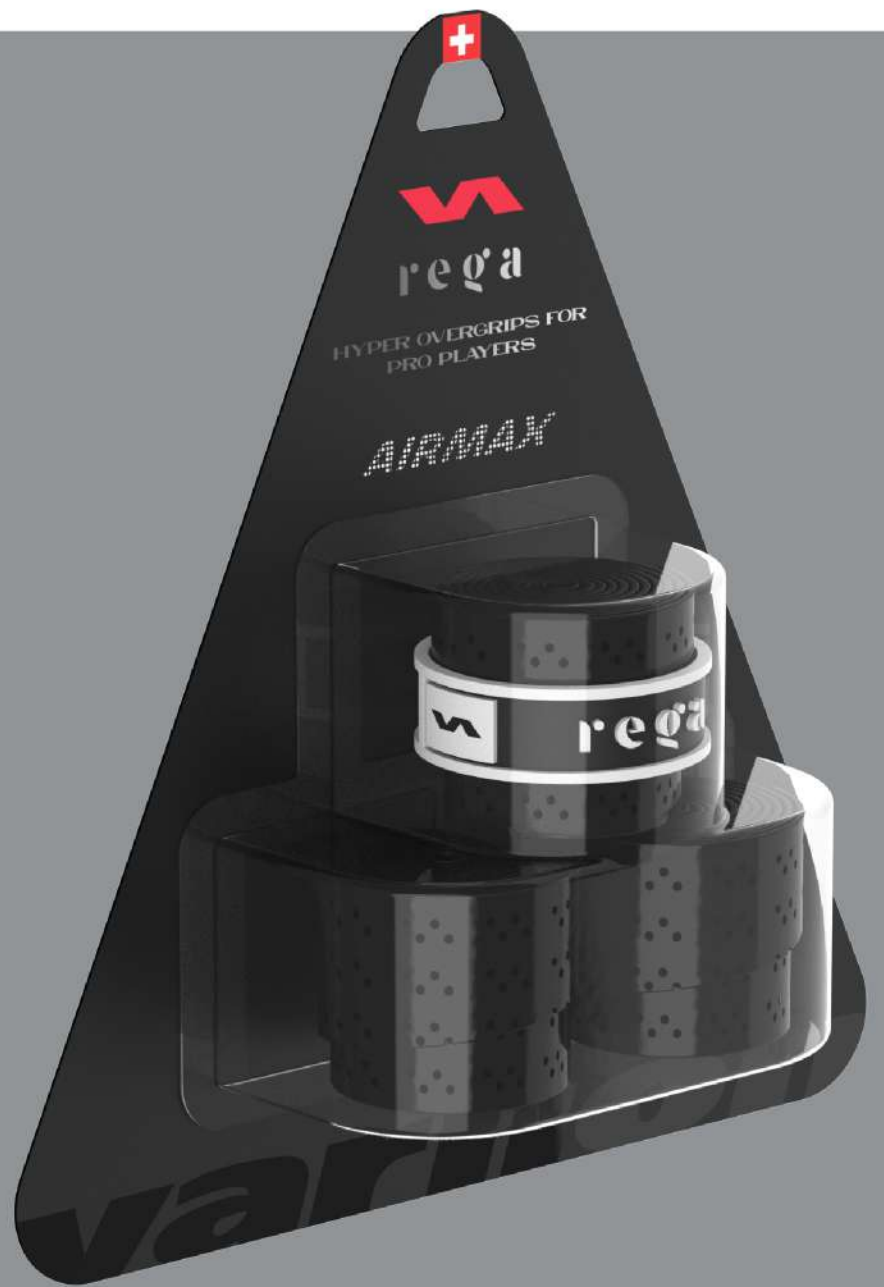

TAP HERE OR SCAN
FOR MORE INFO

STANDARD

PROTECTOR BUMPER

10gr

	TAP HERE OR SCAN FOR MORE INFO
---	-----------------------------------

REGA

OVERGRIPS AIRMAX

x3 PACK
x60 BOX