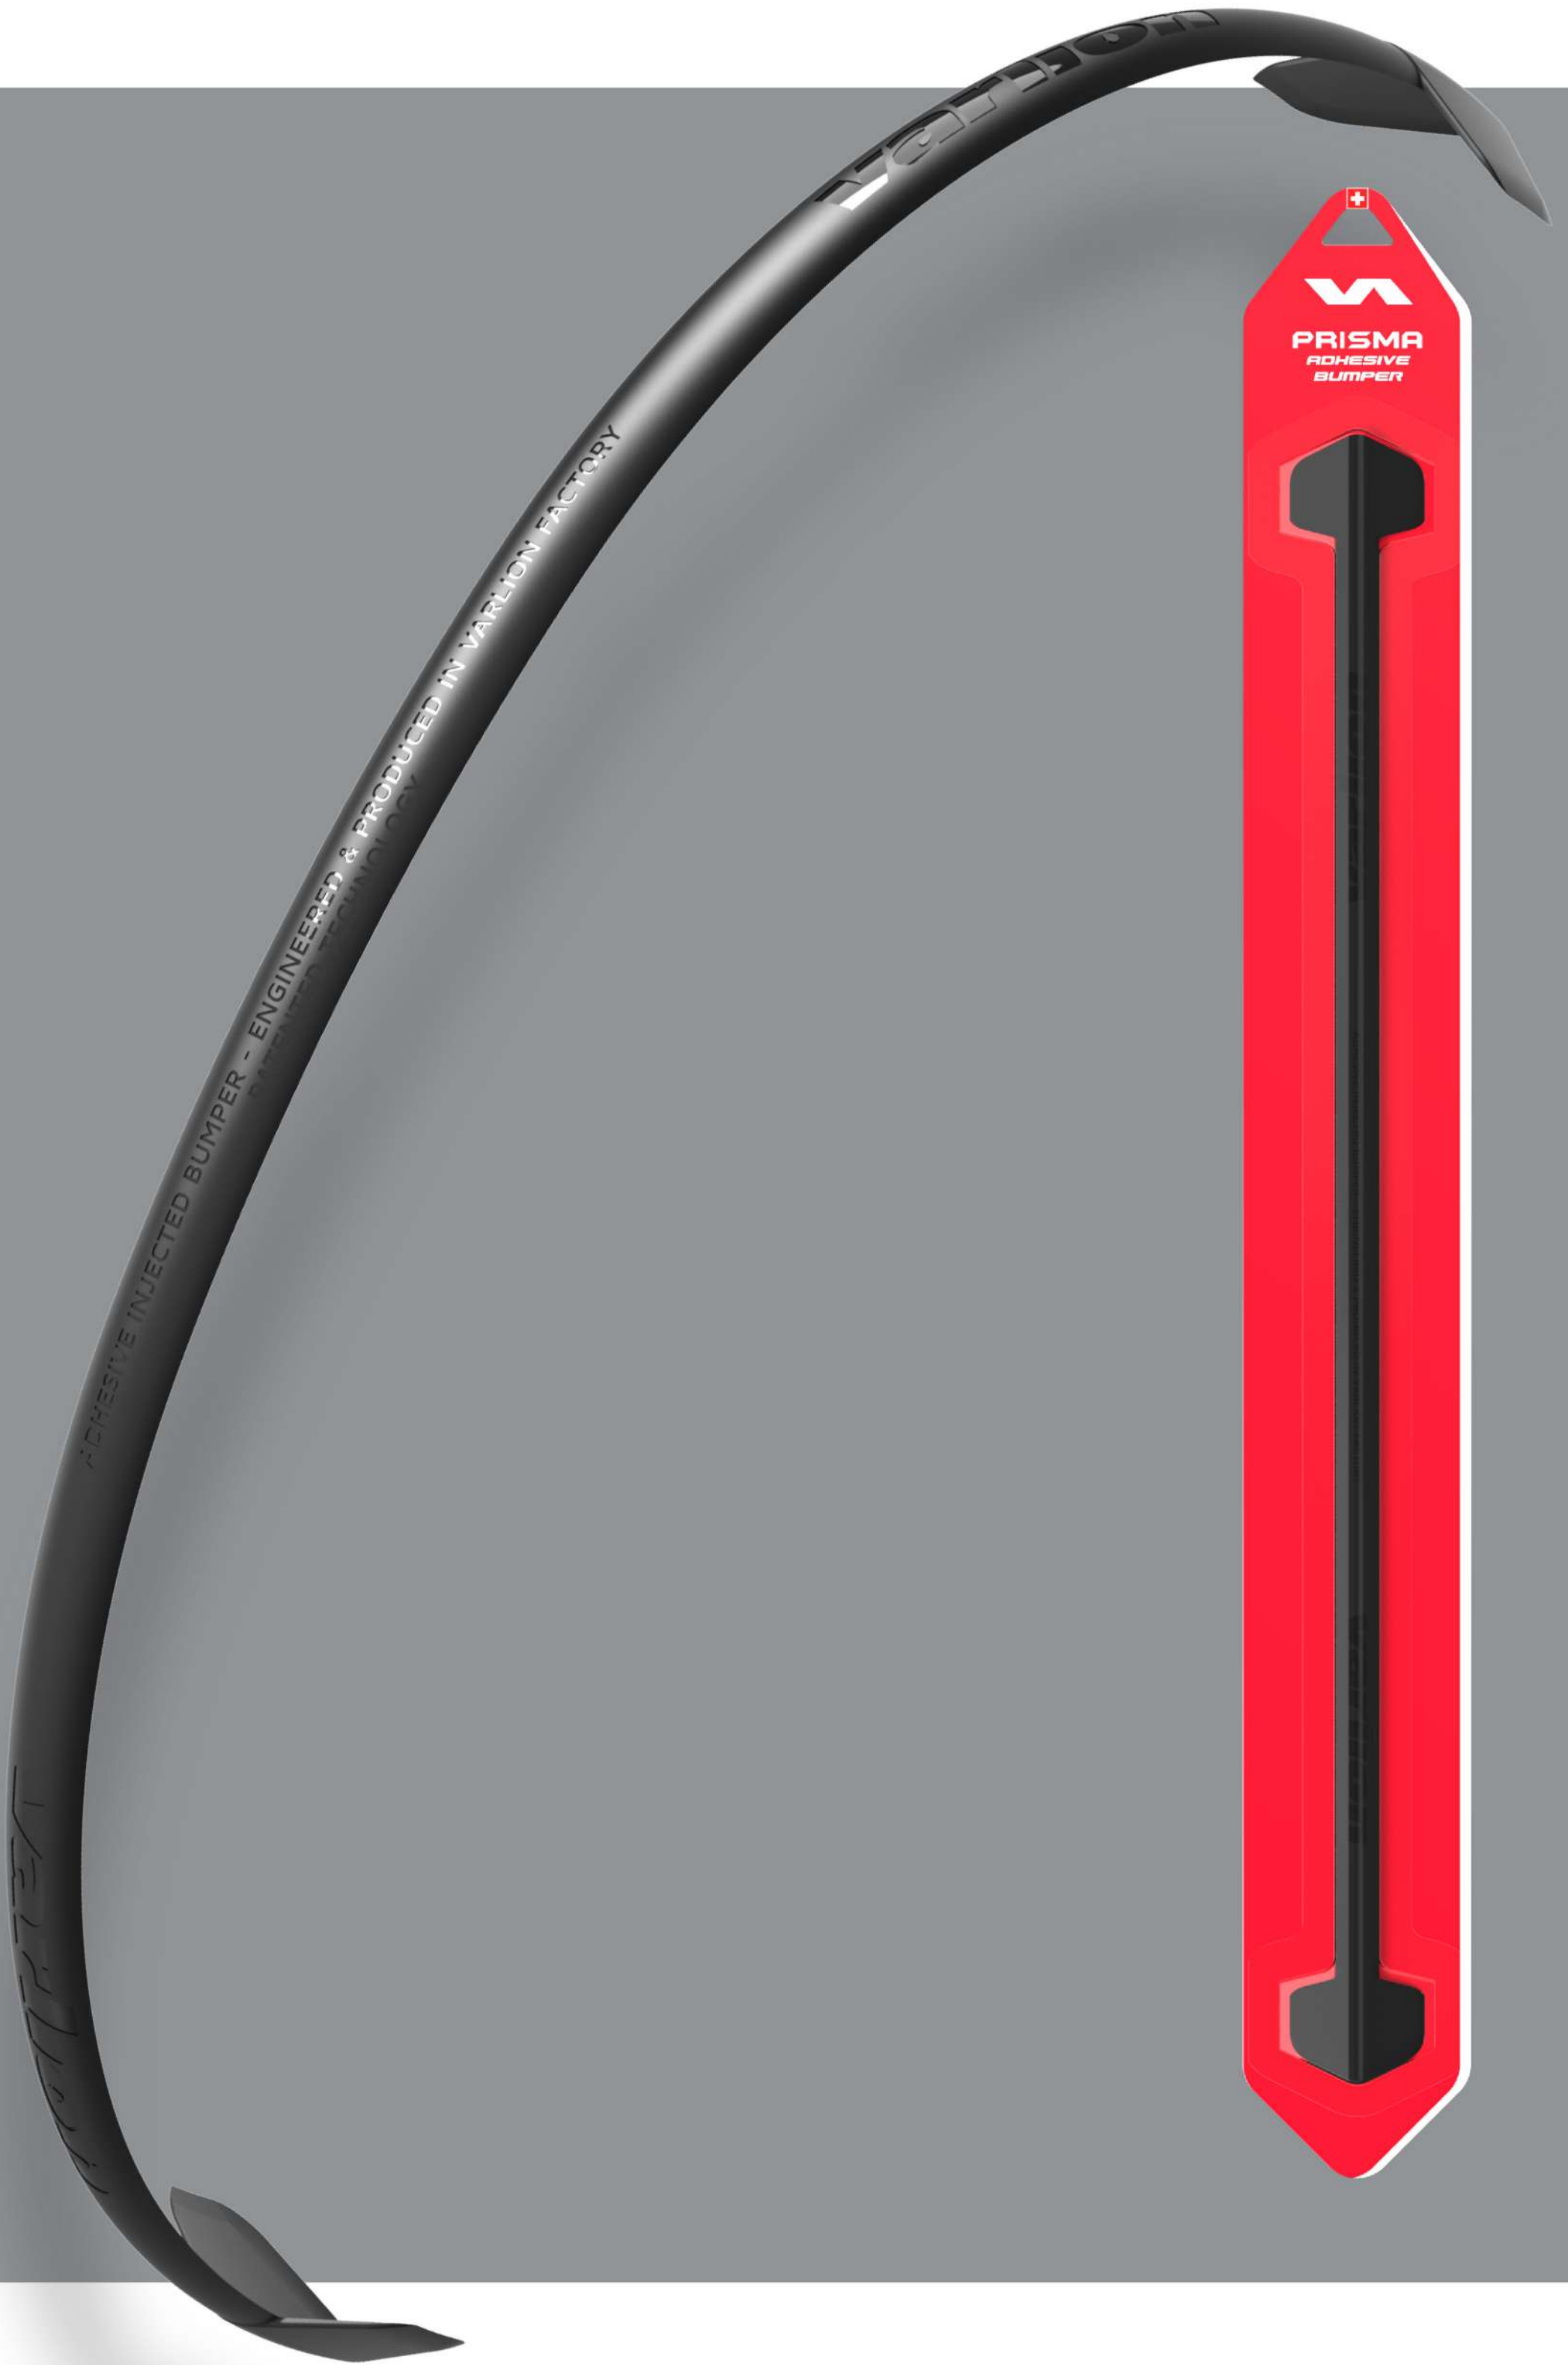

JUNIOR LINE

**MAXIMA
JUNIOR ORQUIDEA**

STYLE BALANCE
WEIGHT 290/310 gr

	TAP HERE OR SCAN FOR MORE INFO
---	--------------------------------

ACCESSORIES
ACCESORIOS

PRISMA

PROTECTOR BUMPER

7gr