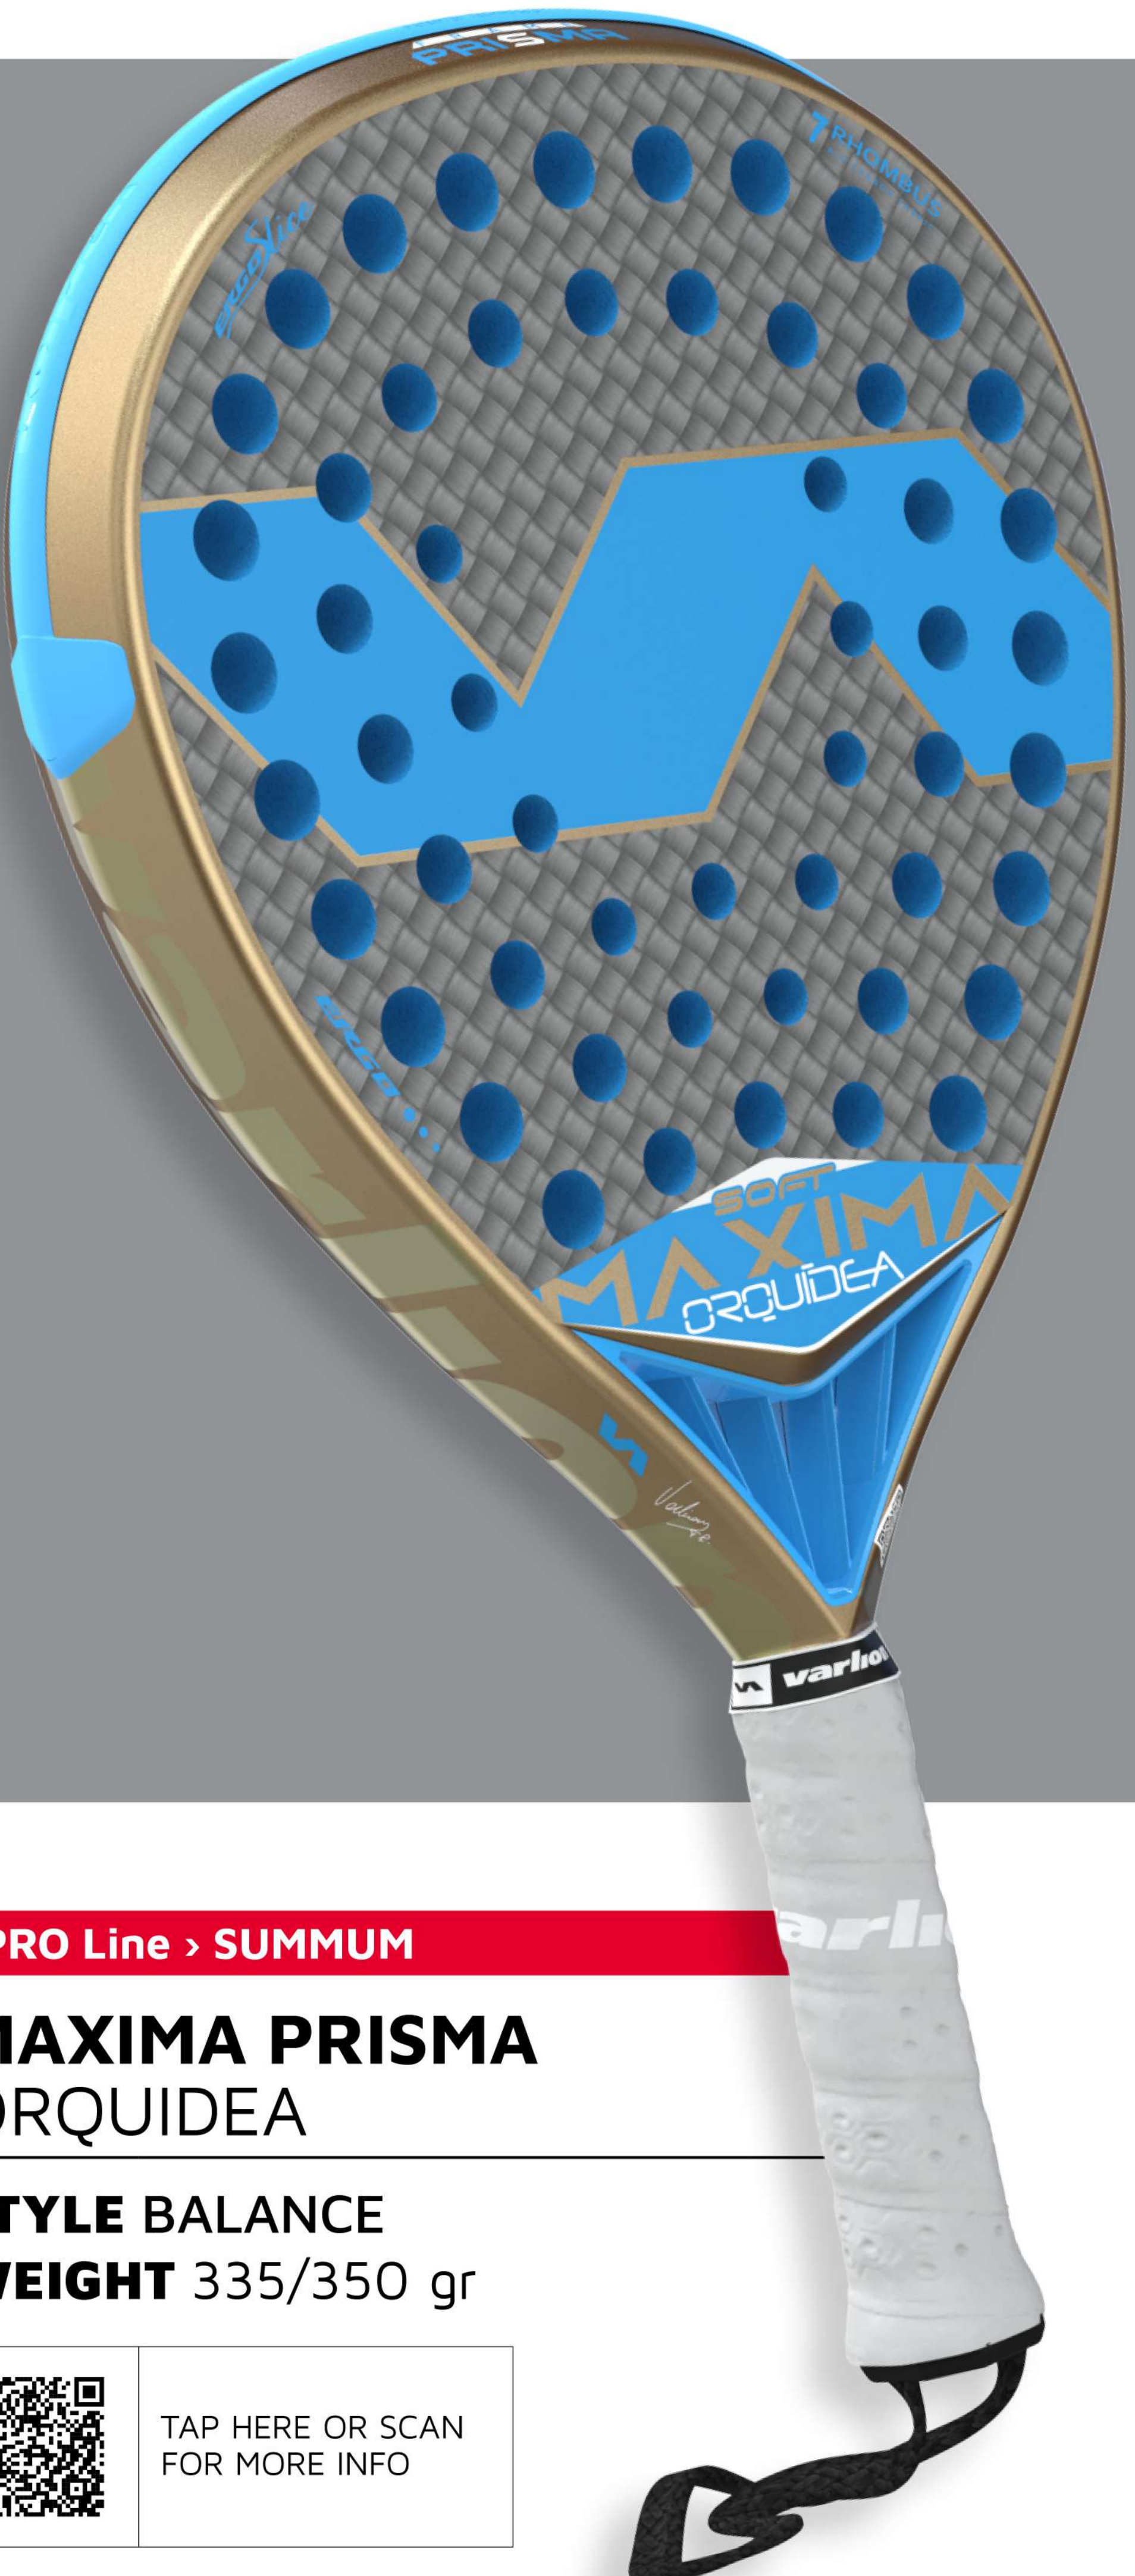

PRO Line > SUMMUM

MAXIMA PRISMA ORQUIDEA

STYLE BALANCE
WEIGHT 335/350 gr

	TAP HERE OR SCAN FOR MORE INFO