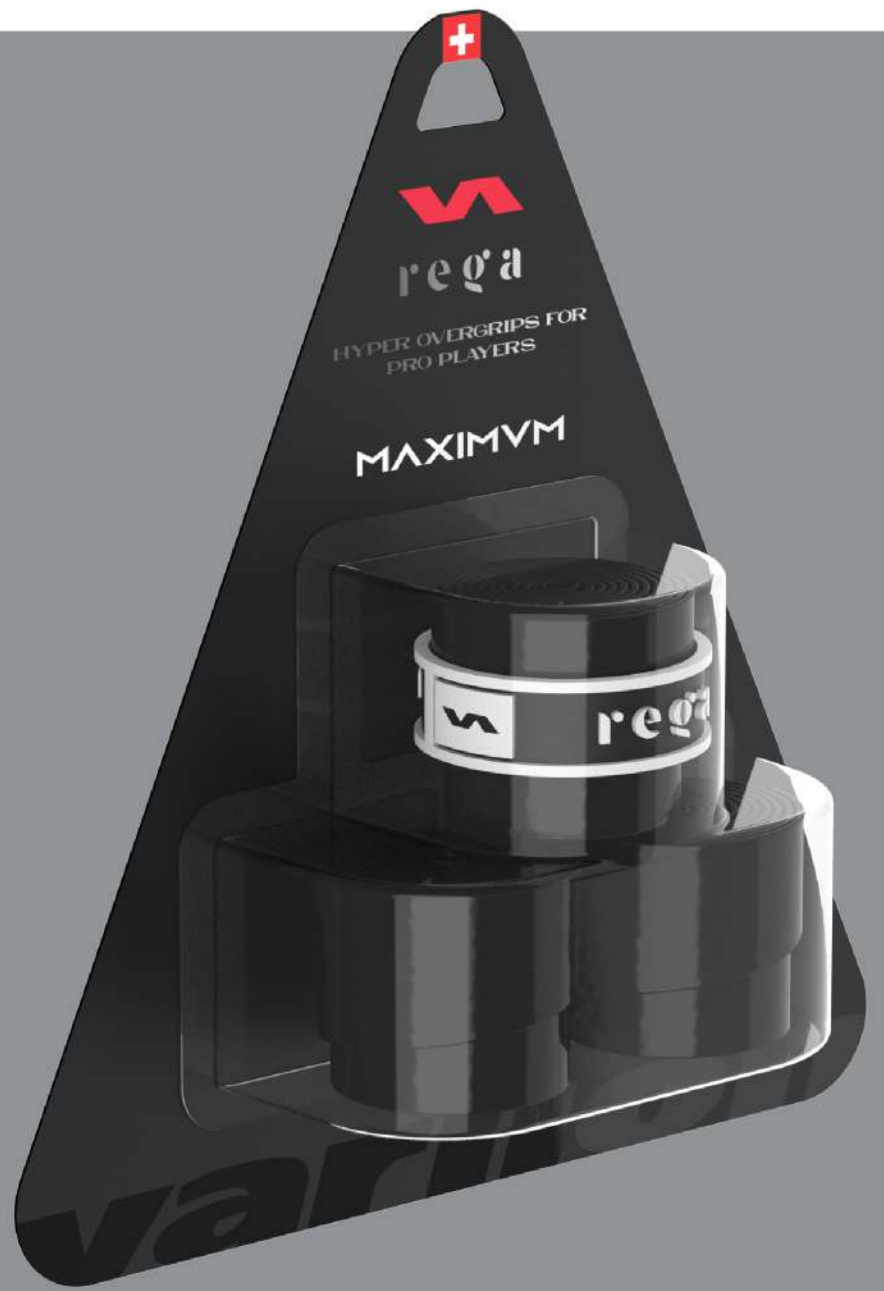

REGA

OVERGRIPS AIRMAX

x3 PACK
x60 BOX

TAP HERE OR SCAN
FOR MORE INFO